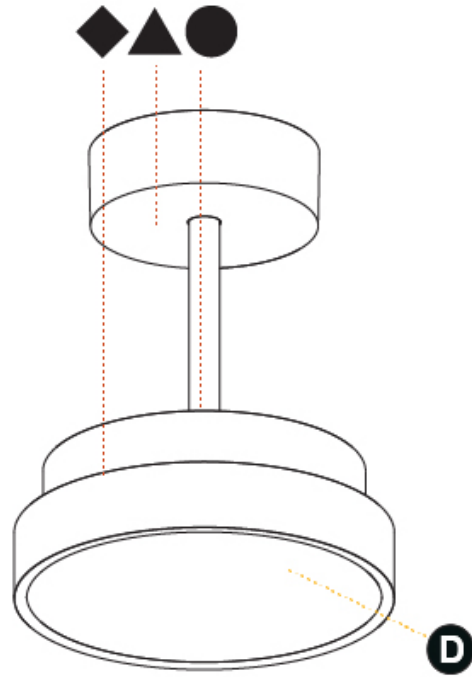

SIGN DIVA TUBE KORONA SUSPENSION

A300024-

PROJECT	_____
TYPE	_____
SPECIFIER	_____
QUANTITY	_____
DATE	_____

A